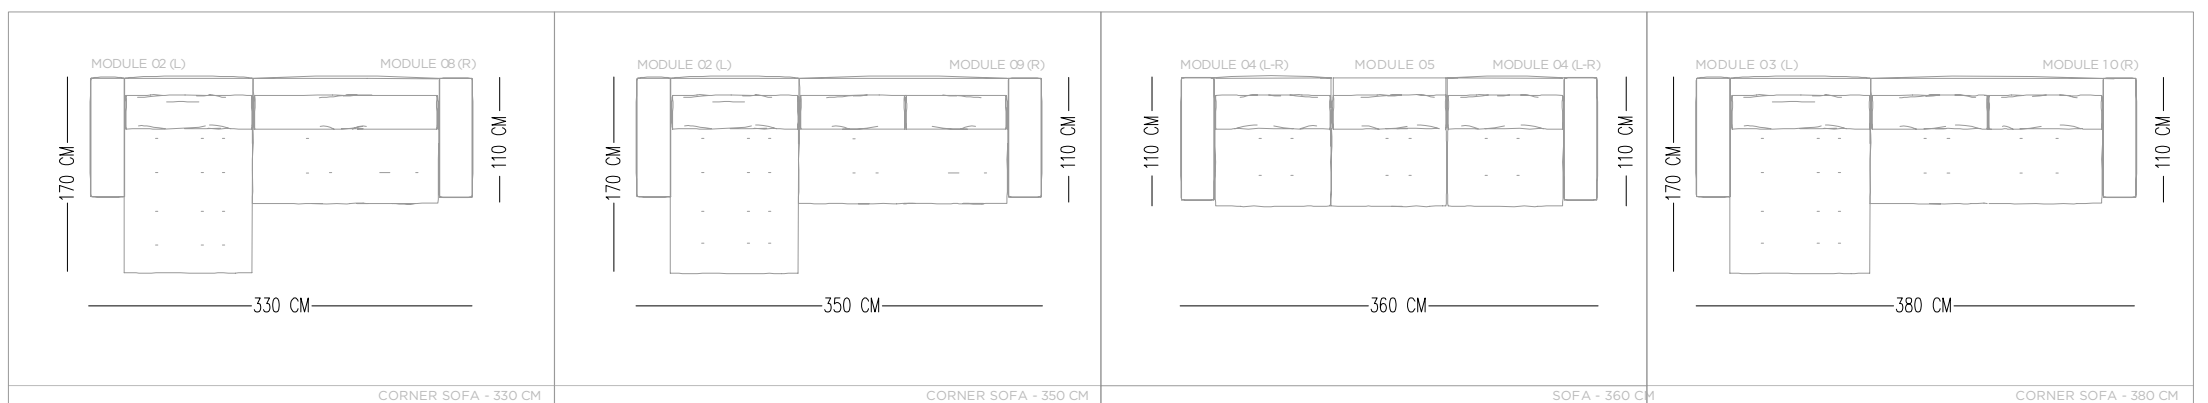

DOMINO CORNER SOFA

Norde

TECHNICAL SPECIFICATIONS

Designed by
Norde Design Studio

INTERIOR STRUCTURE BEECH HARDWOOD FRAME AND ZIGZAG BOW

SEAT CUSHION GOOSE DOWN AND FIBER

CIRCULAR CUSIONS GOOSE DOWN

UPHOLSTERY TIGHT

MAINTENANCE ALL DECORATIVE CUSHIONS ARE GOOSE DOWN AND SILICON MIX, QUANTITY AND DIMENSIONS ARE AS PER TECHNICAL DRAWINGS.

We recommend shaking and fluffing-up the cushions regularly to maintain the shape. This should be done after removing the cushions from the structure for improved air circulation. For maintenance of fabric and leather, please contact your retailer

STANDARDS

MODULES