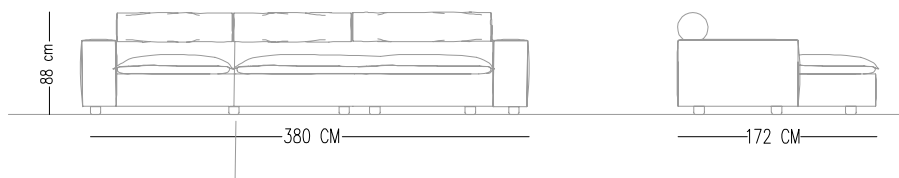

DOMINO CORNER SOFA

Norde

TECHNICAL SPECIFICATIONS

Designed by
Norde Design Studio

INTERIOR STRUCTURE BEECH HARDWOOD FRAME AND ZIGZAG BOW

SEAT CUSHION GOOSE DOWN AND FIBER

CIRCULAR CUSIONS GOOSE DOWN

UPHOLSTERY TIGHT

MAINTENANCE ALL DECORATIVE CUSHIONS ARE GOOSE DOWN AND SILICON MIX, QUANTITY AND DIMENSIONS ARE AS PER TECHNICAL DRAWINGS.

We recommend shaking and fluffing-up the cushions regularly to maintain the shape. This should be done after removing the cushions from the structure for improved air circulation. For maintenance of fabric and leather, please contact your retailer