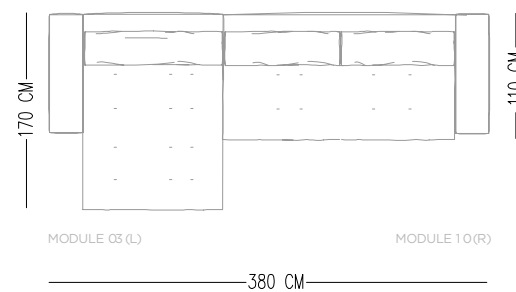

DOMINO CORNER SOFA

Norde

TECHNICAL SPECIFICATIONS

Designed by
Norde Design Studio

INTERIOR STRUCTURE BEECH HARDWOOD FRAME AND ZIGZAG BOW

SEAT CUSHION GOOSE DOWN AND FIBER

CIRCULAR CUSIONS GOOSE DOWN

UPHOLSTERY TIGHT

MAINTENANCE ALL DECORATIVE CUSHIONS ARE GOOSE DOWN AND SILICON MIX, QUANTITY AND DIMENSIONS ARE AS PER TECHNICAL DRAWINGS.

We recommend shaking and fluffing-up the cushions regularly to maintain the shape. This should be done after removing the cushions from the structure for improved air circulation. For maintenance of fabric and leather, please contact your retailer